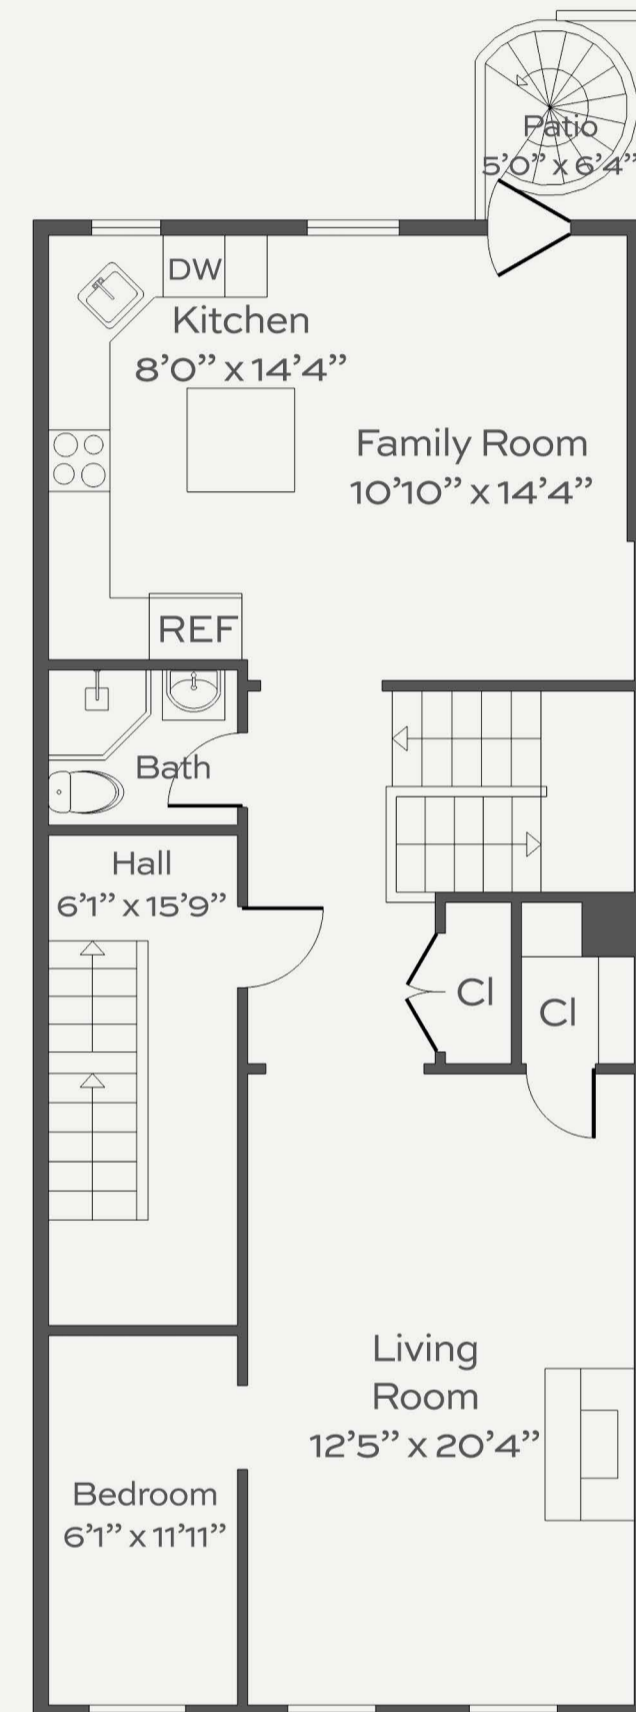

Cellar
Ceiling Height 7'8"

Garden Level
Ceiling Height 7'8"

Parlor Level
Ceiling Height 11'4"

Third Floor
Ceiling Height 9'7"

Fourth Floor
Ceiling Height 9'1"

347 East 19th Street

LESLIE GARFIELD

Floor plan measurements and drawing are approximate and for illustrative purposes only. There is no guarantee, warranty or representation as to the accuracy and completeness of this floor plan.