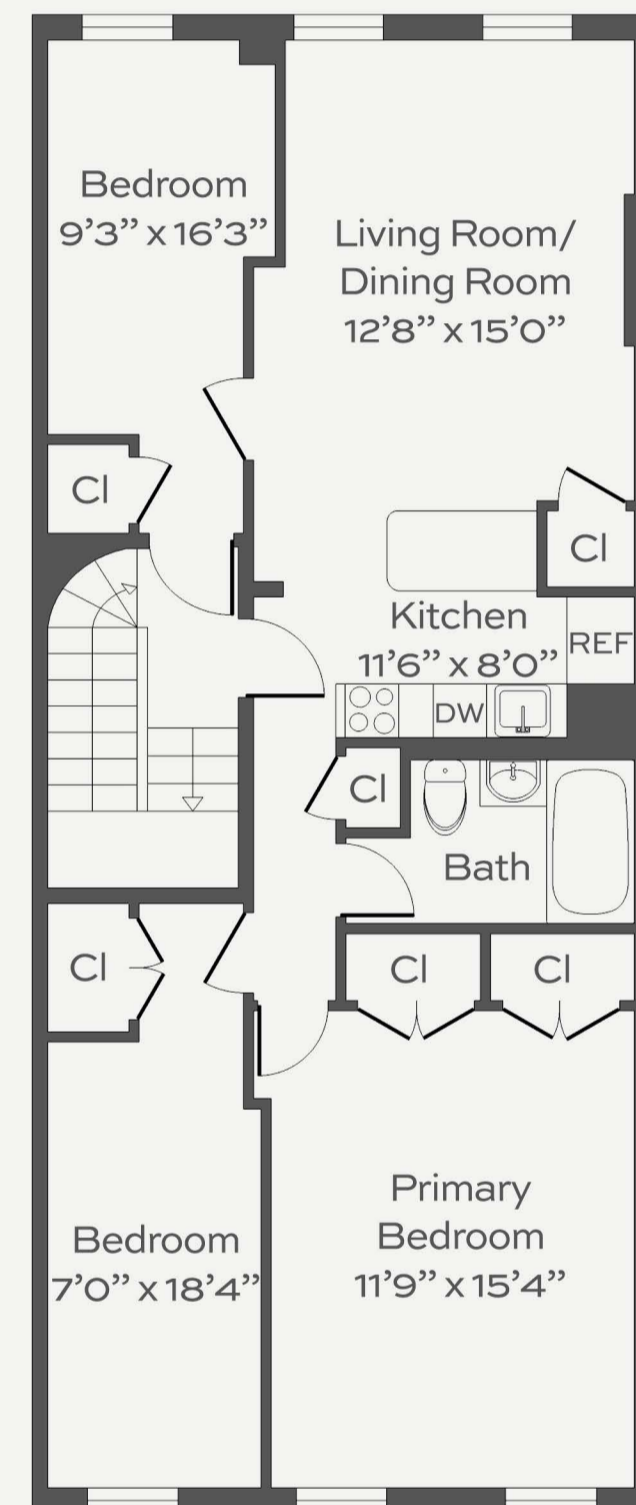

Cellar
Ceiling Height 7'8"

Garden Level
Ceiling Height 7'8"

Parlor Level
Ceiling Height 11'4"

Third Floor
Ceiling Height 9'7"

Fourth Floor
Ceiling Height 9'1"

347 East 19th Street

LESLIE GARFIELD

Floor plan measurements and drawing are approximate and for illustrative purposes only. There is no guarantee, warranty or representation as to the accuracy and completeness of this floor plan.