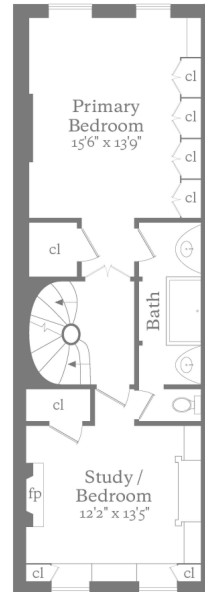

Cellar
Ceiling Height 7'0"

Garden Level
Ceiling Height 7'9"

Parlor Level
Ceiling Height 10'10"

Third Floor
Ceiling Height 9'4"

Fourth Floor
Ceiling Height 9'5"

Roof

161 East 71st Street

Floor plan measurements and drawing are approximate and for illustrative purposes only. There is no guarantee, warranty or representation as to the accuracy and completeness of this floor plan.