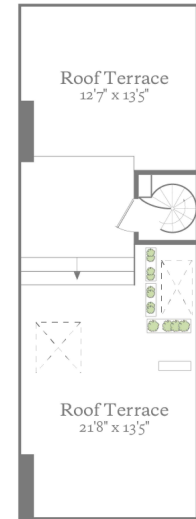

Cellar
Ceiling Height 7'0"

Garden Level
Ceiling Height 7'9"

Parlor Level
Ceiling Height 10'10"

Third Floor
Ceiling Height 9'4"

Fourth Floor
Ceiling Height 9'5"

Roof

161 East 71st Street

Floor plan measurements and drawing are approximate and for illustrative purposes only. There is no guarantee, warranty or representation as to the accuracy and completeness of this floor plan.