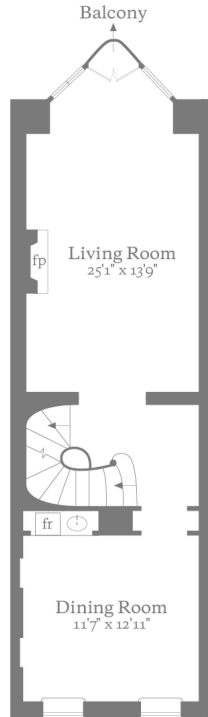

Cellar
Ceiling Height 7'0"

Garden Level
Ceiling Height 7'9"

Parlor Level
Ceiling Height 10'10"

Third Floor
Ceiling Height 9'4"

Fourth Floor
Ceiling Height 9'5"

Roof

161 East 71st Street

Floor plan measurements and drawing are approximate and for illustrative purposes only. There is no guarantee, warranty or representation as to the accuracy and completeness of this floor plan.