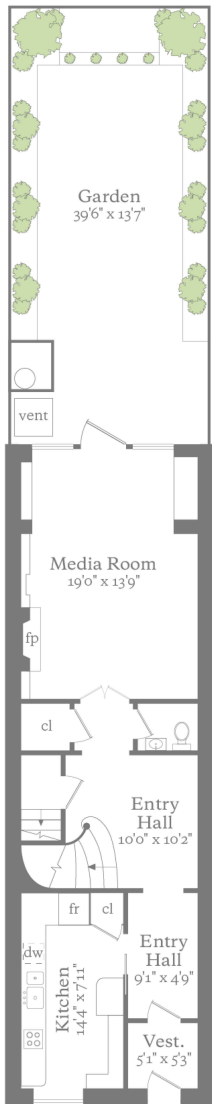

Cellar
Ceiling Height 7'0"

Garden Level
Ceiling Height 7'9"

Parlor Level
Ceiling Height 10'10"

Third Floor
Ceiling Height 9'4"

Fourth Floor
Ceiling Height 9'5"

Roof

161 East 71st Street

Floor plan measurements and drawing are approximate and for illustrative purposes only. There is no guarantee, warranty or representation as to the accuracy and completeness of this floor plan.