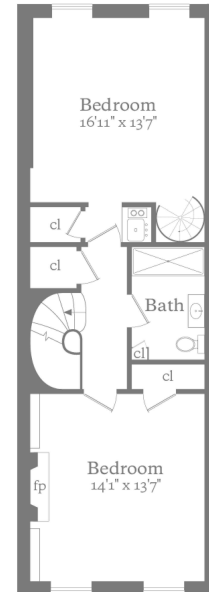

Cellar
Ceiling Height 7'0"

Garden Level
Ceiling Height 7'9"

Parlor Level
Ceiling Height 10'10"

Third Floor
Ceiling Height 9'4"

Fourth Floor
Ceiling Height 9'5"

Roof

161 East 71st Street

Floor plan measurements and drawing are approximate and for illustrative purposes only. There is no guarantee, warranty or representation as to the accuracy and completeness of this floor plan.