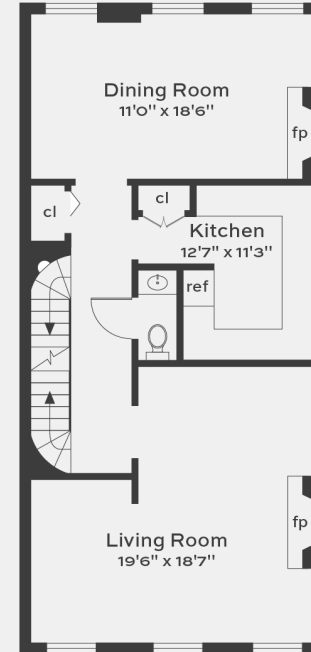

Cellar
Ceiling Height 6'7"

Garden Level
Ceiling Height 7'6"

Parlor Level
Ceiling Height 11'5"

Third Floor
Ceiling Height 10'4"

Fourth Floor
Ceiling Height 9'7"

259 West 11th Street

Floor plan measurements and drawing are approximate and for illustrative purposes only. There is no guarantee, warranty or representation as to the accuracy and completeness of this floor plan.