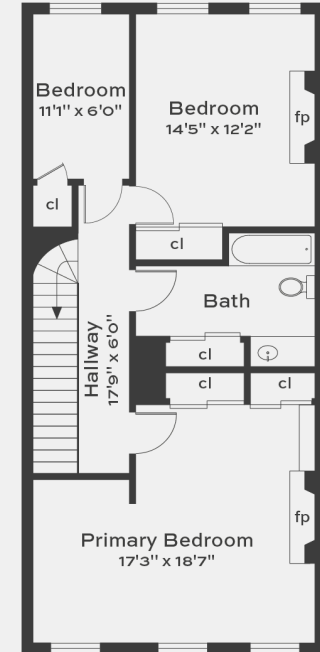

Cellar
Ceiling Height 6'7"

Garden Level
Ceiling Height 7'6"

Parlor Level
Ceiling Height 11'5"

Third Floor
Ceiling Height 10'4"

Fourth Floor
Ceiling Height 9'7"

259 West 11th Street

Floor plan measurements and drawing are approximate and for illustrative purposes only. There is no guarantee, warranty or representation as to the accuracy and completeness of this floor plan.