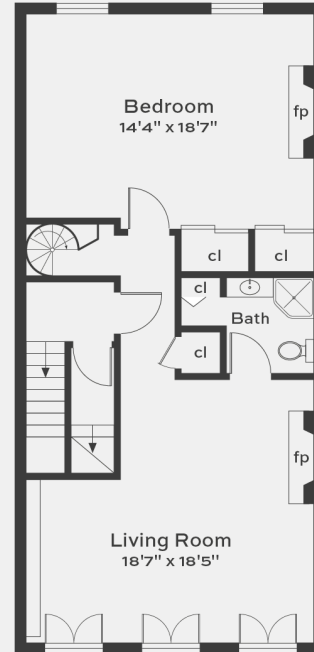

Cellar
Ceiling Height 6'7"

Garden Level
Ceiling Height 7'6"

Parlor Level
Ceiling Height 11'5"

Third Floor
Ceiling Height 10'4"

Fourth Floor
Ceiling Height 9'7"

259 West 11th Street

Floor plan measurements and drawing are approximate and for illustrative purposes only. There is no guarantee, warranty or representation as to the accuracy and completeness of this floor plan.