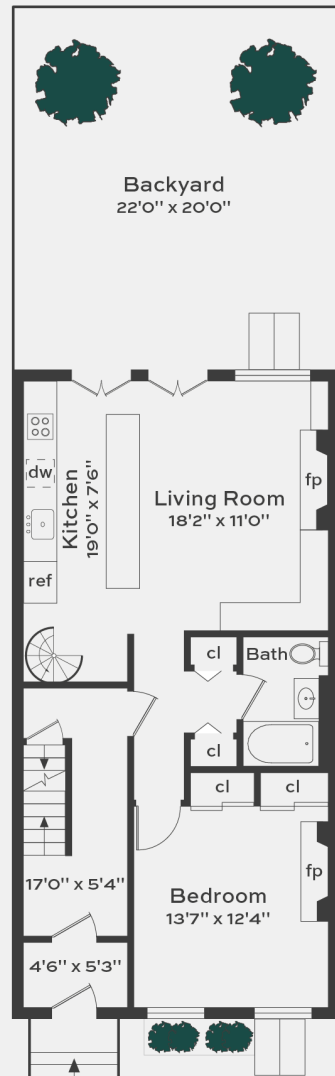

Cellar
Ceiling Height 6'7"

Garden Level
Ceiling Height 7'6"

Parlor Level
Ceiling Height 11'5"

Third Floor
Ceiling Height 10'4"

Fourth Floor
Ceiling Height 9'7"

259 West 11th Street

Floor plan measurements and drawing are approximate and for illustrative purposes only. There is no guarantee, warranty or representation as to the accuracy and completeness of this floor plan.