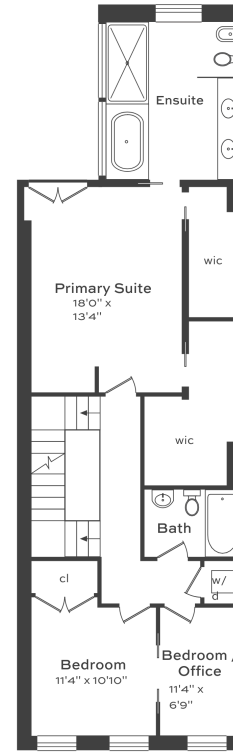

Cellar
Ceiling Height 6'9"

Garden Level
Ceiling Height 8'2"

Parlor Level
Ceiling Height 11'5"

Third Floor
Ceiling Height 10'0"

Fourth Floor
Ceiling Height 9'0"

240 East 61st Street

Floor Plan measurements and square footages are approximate and are for illustrative purposes only. There is no guarantee, warranty or representation as to the accuracy and completeness of the floor plan.