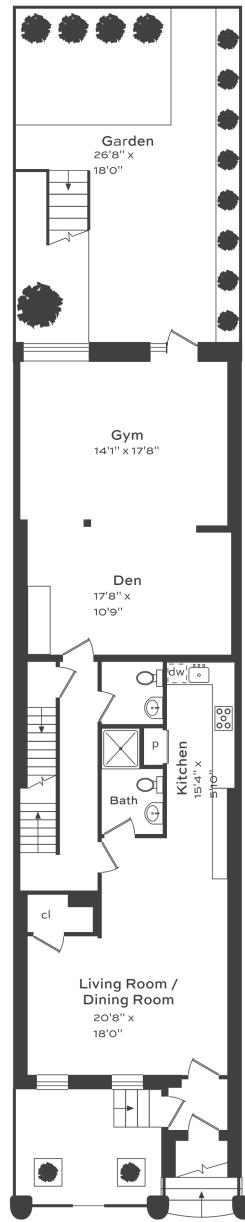

Cellar
Ceiling Height 6'9"

Garden Level
Ceiling Height 8'2"

Parlor Level
Ceiling Height 11'5"

Third Floor
Ceiling Height 10'0"

Fourth Floor
Ceiling Height 9'0"

240 East 61st Street

Floor Plan measurements and square footages are approximate and are for illustrative purposes only. There is no guarantee, warranty or representation as to the accuracy and completeness of the floor plan.