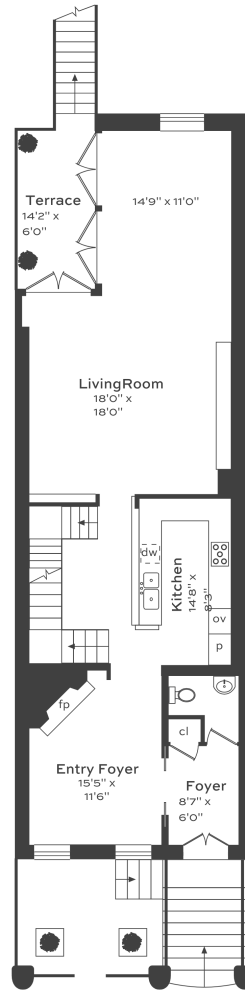

Cellar
Ceiling Height 6'9"

Garden Level
Ceiling Height 8'2"

Parlor Level
Ceiling Height 11'5"

Third Floor
Ceiling Height 10'0"

Fourth Floor
Ceiling Height 9'0"

240 East 61st Street

Floor Plan measurements and square footages are approximate and are for illustrative purposes only. There is no guarantee, warranty or representation as to the accuracy and completeness of the floor plan.