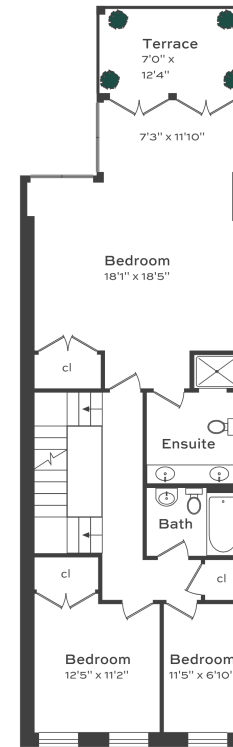

Cellar
Ceiling Height 6'9"

Garden Level
Ceiling Height 8'2"

Parlor Level
Ceiling Height 11'5"

Third Floor
Ceiling Height 10'0"

Fourth Floor
Ceiling Height 9'0"

240 East 61st Street

Floor Plan measurements and square footages are approximate and are for illustrative purposes only. There is no guarantee, warranty or representation as to the accuracy and completeness of the floor plan.