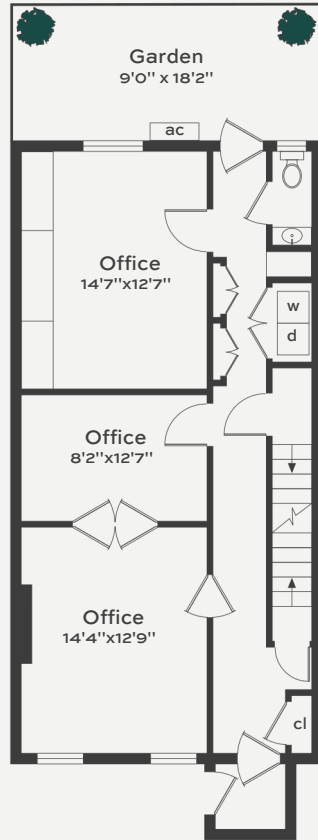

Cellar
Ceiling Height 7'1"

Commercial / Garden Level
Ceiling Height 8'0"

Parlor Level
Ceiling Height 10'10"

Third Floor
Ceiling Height 10'0"

Fourth Floor
Ceiling Height 9'9"

305 East 18th Street

Floor plan measurements and drawing are approximate and for illustrative purposes only. There is no guarantee, warranty or representation as to the accuracy and completeness of this floor plan.