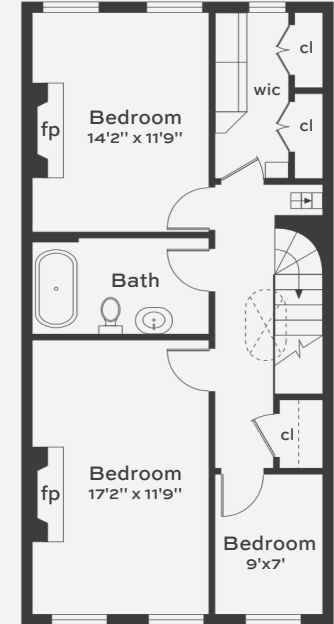

Cellar
Ceiling Height 7'1"

Commercial / Garden Level
Ceiling Height 8'0"

Parlor Level
Ceiling Height 10'10"

Third Floor
Ceiling Height 10'0"

Fourth Floor
Ceiling Height 9'9"

305 East 18th Street

Floor plan measurements and drawing are approximate and for illustrative purposes only. There is no guarantee, warranty or representation as to the accuracy and completeness of this floor plan.