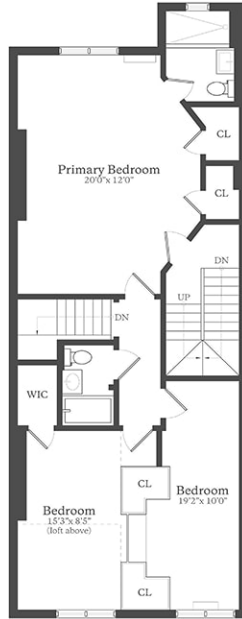

Basement
Ceiling Height: 6'6"

First Floor
Ceiling Height: 8'7"

Second Floor
Ceiling Height: 11'10"

Third Floor
Ceiling Height: 10'8"

Fourth Floor
Ceiling Height: 10'2"-9'0"

113 East 81st Street

LESLIE
GARFIELD

Floor plan measurements and drawing are approximate and for illustrative purposes only. There is no guarantee, warranty or representation as to the accuracy and completeness of this floor plan.