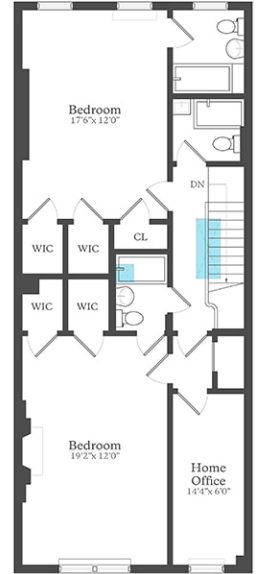

Basement
Ceiling Height: 6'6"

First Floor
Ceiling Height: 8'7"

Second Floor
Ceiling Height: 11'10"

Third Floor
Ceiling Height: 10'8"

Fourth Floor
Ceiling Height: 10'2"-9'0"

113 East 81st Street

LESLIE
GARFIELD

Floor plan measurements and drawing are approximate and for illustrative purposes only. There is no guarantee, warranty or representation as to the accuracy and completeness of this floor plan.