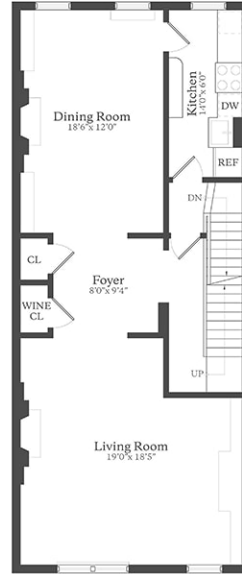

Basement
Ceiling Height: 6'6"

First Floor
Ceiling Height: 8'7"

Second Floor
Ceiling Height: 11'10"

Third Floor
Ceiling Height: 10'8"

Fourth Floor
Ceiling Height: 10'2"-9'0"

113 East 81st Street

LESLIE
GARFIELD

Floor plan measurements and drawing are approximate and for illustrative purposes only. There is no guarantee, warranty or representation as to the accuracy and completeness of this floor plan.