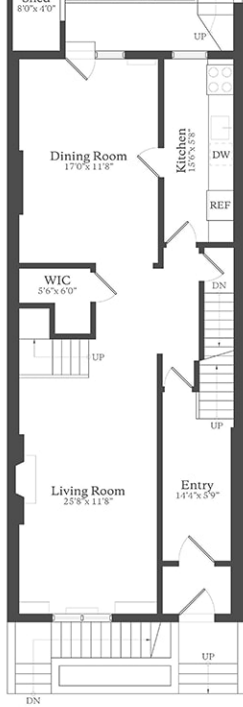

Basement
Ceiling Height: 6'6"

First Floor
Ceiling Height: 8'7"

Second Floor
Ceiling Height: 11'10"

Third Floor
Ceiling Height: 10'8"

Fourth Floor
Ceiling Height: 10'2"-9'0"

113 East 81st Street

LESLIE
GARFIELD

Floor plan measurements and drawing are approximate and for illustrative purposes only. There is no guarantee, warranty or representation as to the accuracy and completeness of this floor plan.