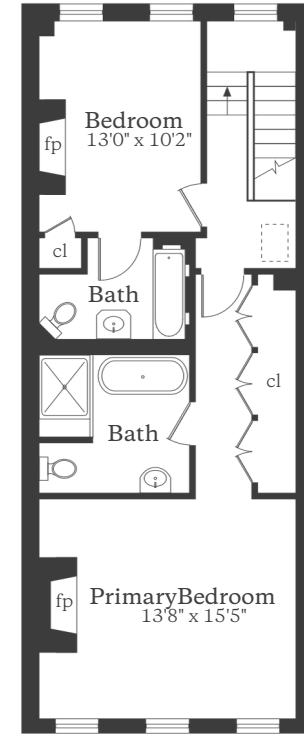

Garden Level
Ceiling Height 8'10"

Parlor Level
Ceiling Height 8'8"

Third Floor
Ceiling Height 9'5"

Fourth Floor
Ceiling Height 11'0"

138 Ninth Avenue

Floor Plan measurements and square footages are approximate and are for illustrative purposes only. There is no guarantee, warranty or representation as to the accuracy and completeness of the floor plan.