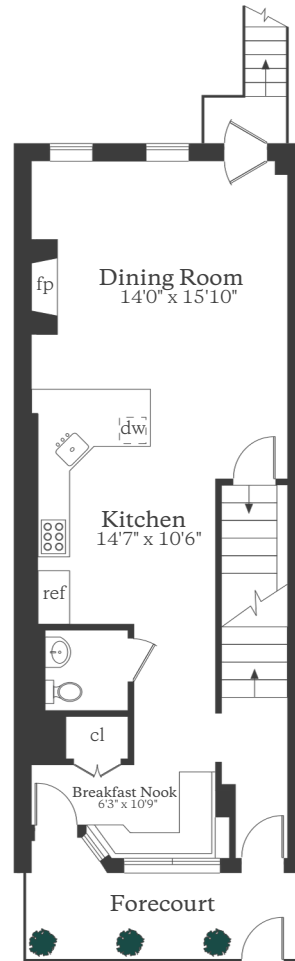

Garden Level
Ceiling Height 8'10"

Parlor Level
Ceiling Height 8'8"

Third Floor
Ceiling Height 9'5"

Fourth Floor
Ceiling Height 11'0"

138 Ninth Avenue

Floor Plan measurements and square footages are approximate and are for illustrative purposes only. There is no guarantee, warranty or representation as to the accuracy and completeness of the floor plan.