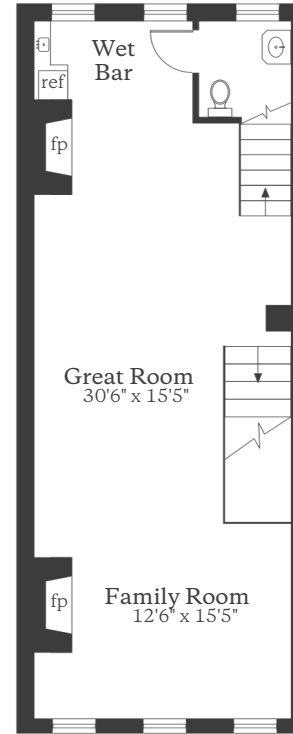

Garden Level
Ceiling Height 8'10"

Parlor Level
Ceiling Height 8'8"

Third Floor
Ceiling Height 9'5"

Fourth Floor
Ceiling Height 11'0"

138 Ninth Avenue

Floor Plan measurements and square footages are approximate and are for illustrative purposes only. There is no guarantee, warranty or representation as to the accuracy and completeness of the floor plan.