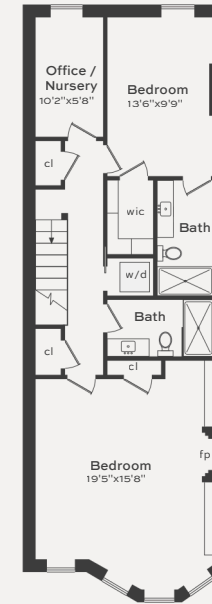

Garden Level
Ceiling Height 7'3"

Parlor Level
Ceiling Height 10'2"

Third Floor
Ceiling Height 9'5"

Fourth Floor
Ceiling Height 9'4"

603 5th Street

LESLIE
GARFIELD

Floor Plan measurements and square footages are approximate and are for illustrative purposes only. There is no guarantee, warranty or representation as to the accuracy and completeness of the floor plan.