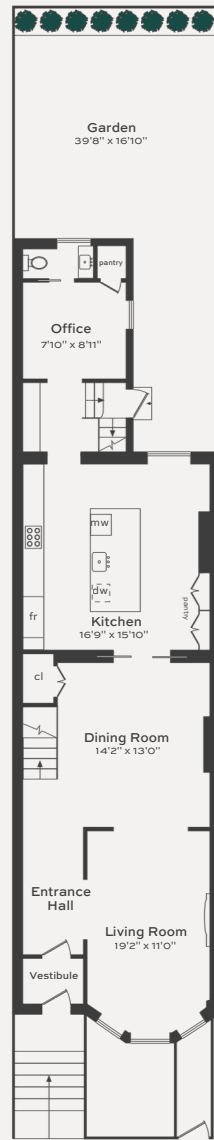

Garden Level
Ceiling Height 7'3"

Parlor Level
Ceiling Height 10'2"

Third Floor
Ceiling Height 9'5"

Fourth Floor
Ceiling Height 9'4"

603 5th Street

LESLIE
GARFIELD

Floor Plan measurements and square footages are approximate and are for illustrative purposes only. There is no guarantee, warranty or representation as to the accuracy and completeness of the floor plan.